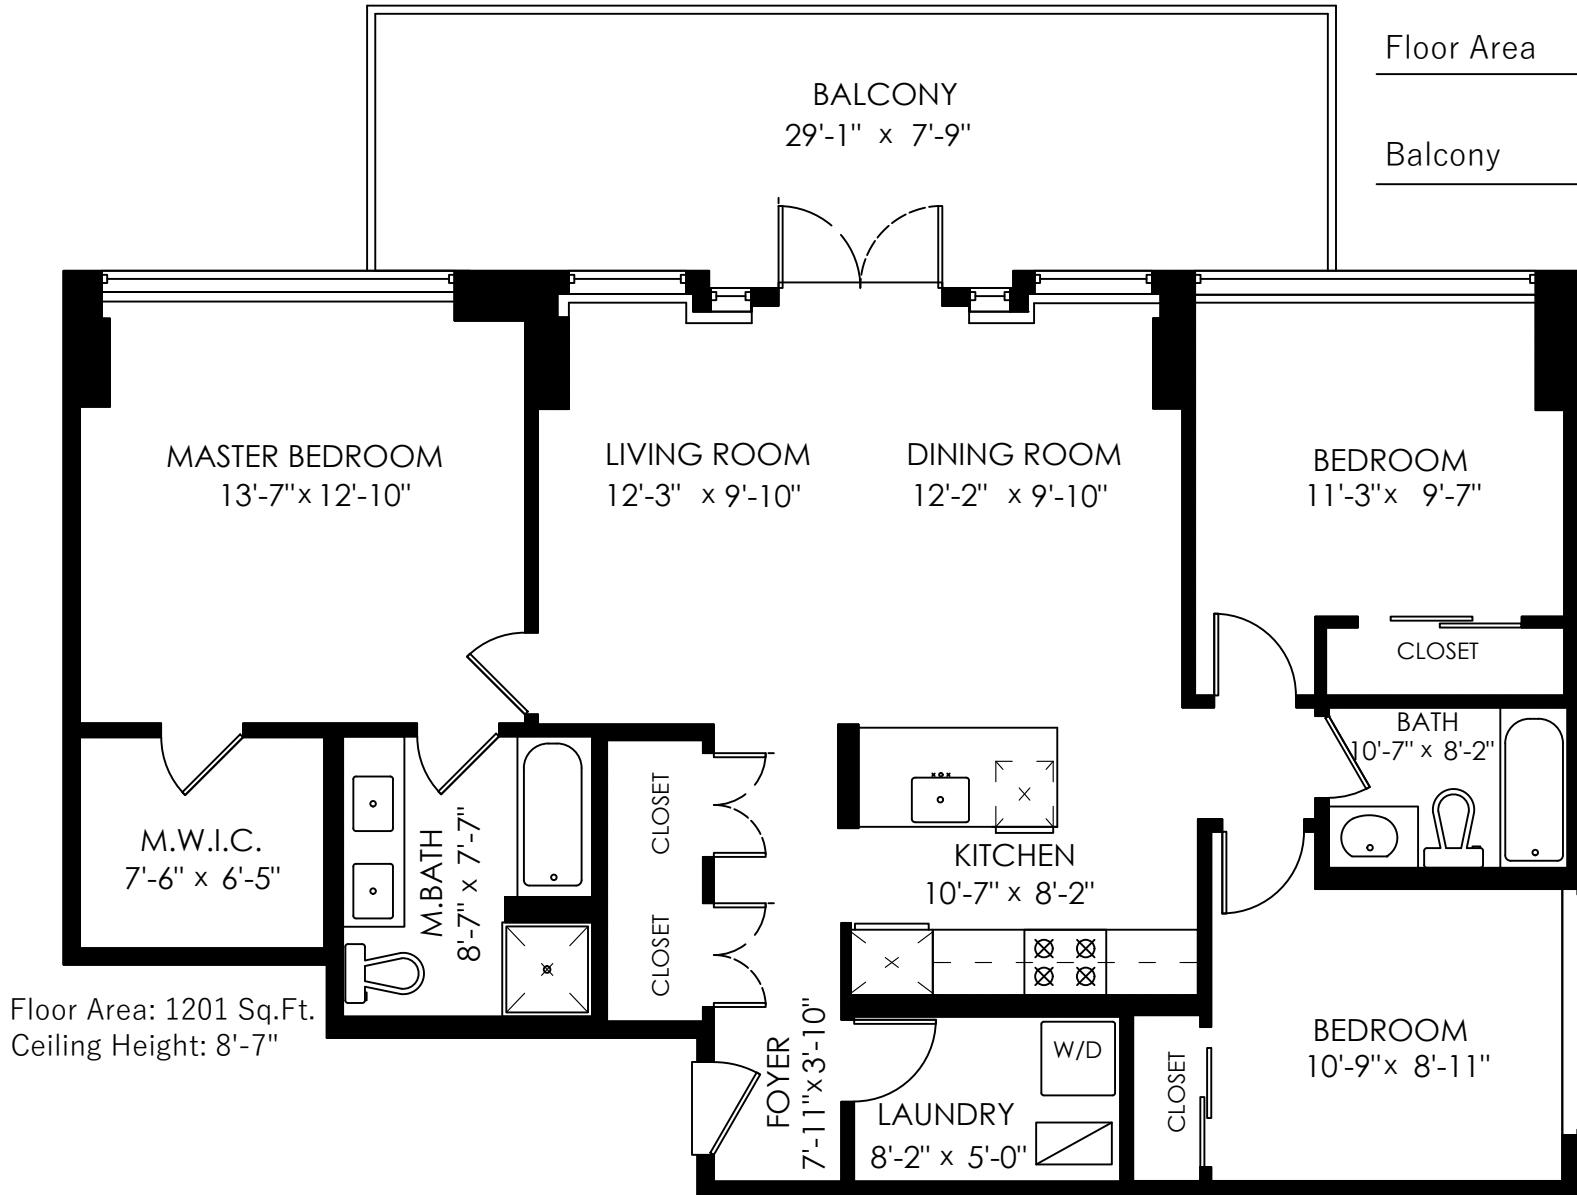

Floor Area 1201 SQ.FT.

Balcony 239 SQ.FT.

Floor Area: 1201 Sq.Ft.
 Ceiling Height: 8'-7"